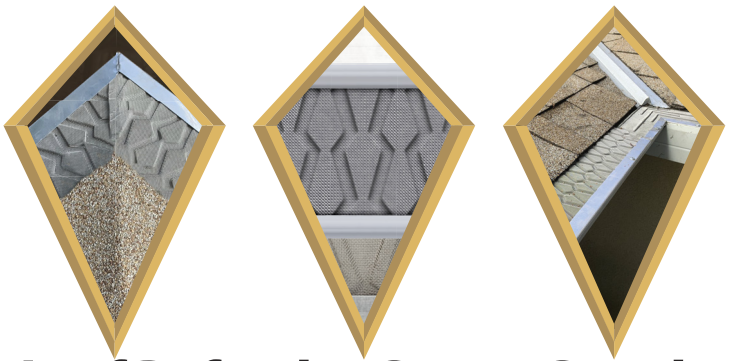

LEAF DEFENDER™ GUTTER GUARDS

YOUR HOME'S BEST DEFENSE!

WWW.LEAFDEFENDERGUTTERGUARDS.COM

KEEP UNWANTED PESTS & DEBRIS OUT!

SHIELDS & PROTECTS FROM THREATS

LEAVES &
NEEDLES

ANIMALS &
PESTS

WOOD ROT &
OVERFLOW

ROOF
DEBRIS

ALL-YEAR PROTECTION & BARRIER

PREVENTS LEAVES, DEBRIS & ANIMAL INTRUSION
PROTECTS FROM GUTTER ROT & CLOGGED GUTTERS

279-999-5348
info@defendergg.com

**LEAF
DEFENDER™
GUTTER GUARDS**

ELEGANT LOOKING AND MADE TOUGH

STUNNING Clean and practical design improves a home's curb appeal.

SIMPLE Easy to install with self-tapping hex screws (purchased separately).

STRONG Rugged stainless steel screen and aluminum rails.

YOUR GUTTERS ARE A LONG-TERM INVESTMENT
IN YOUR HOME'S SAFETY AND COMFORT.
PROTECT THEM BOTH WITH

LEAF DEFENDER GUTTER GUARDS

Leaf Defender Gutter Guards

combines superior functionality, strength and artful design in a low cost combination of stainless steel raised-ridge patterned screen, with a light-weight aluminum rail. Leaf Defender Gutter Guards are easy to install and simple to maintain.